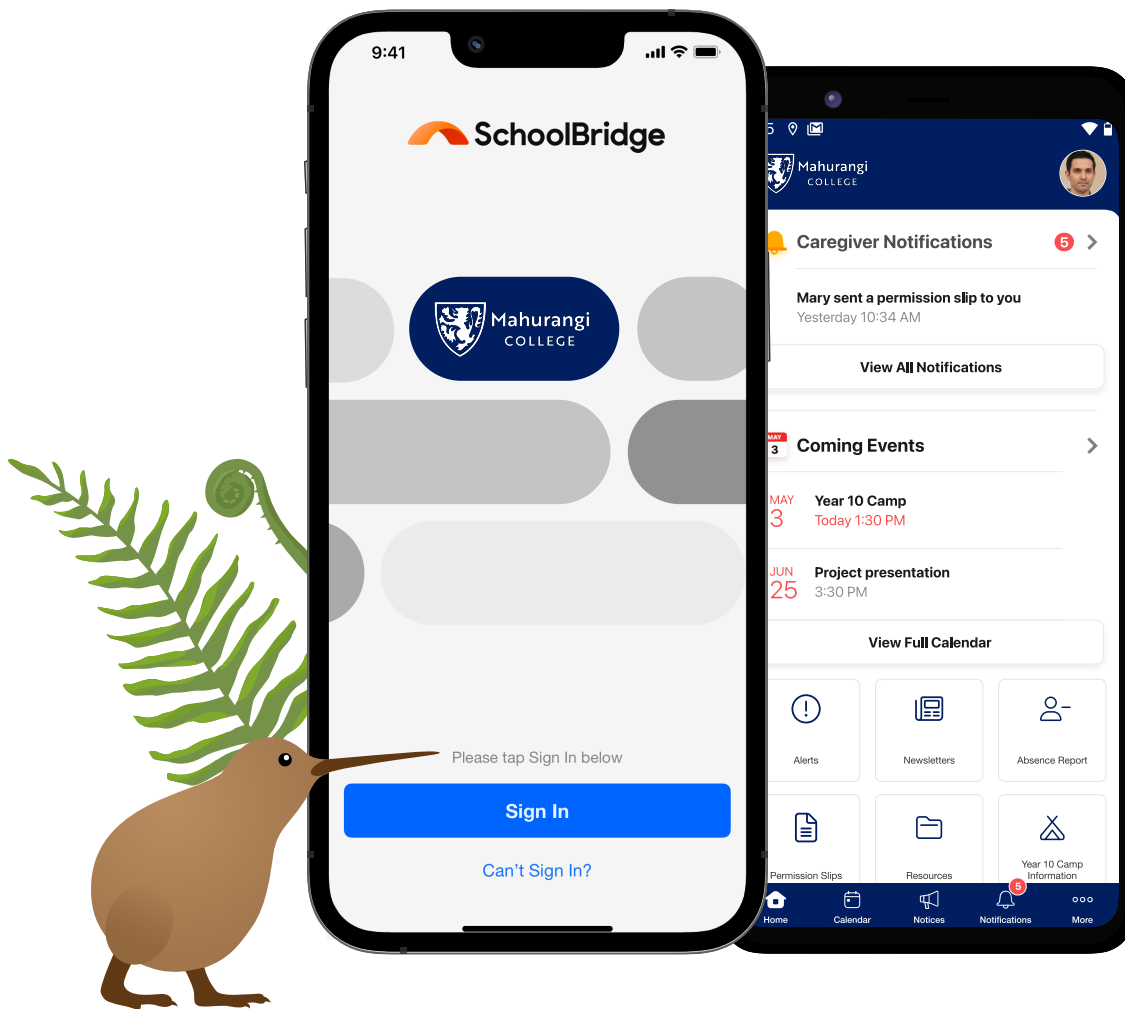

## Download Our App

- Scan the QR Code to download. Or
- Search "**schoolbridge**" on your mobile AppStore or PlayStore.

Once you have downloaded the app, you can sign in using your school account information. Please contact the school if you need help with your account details.